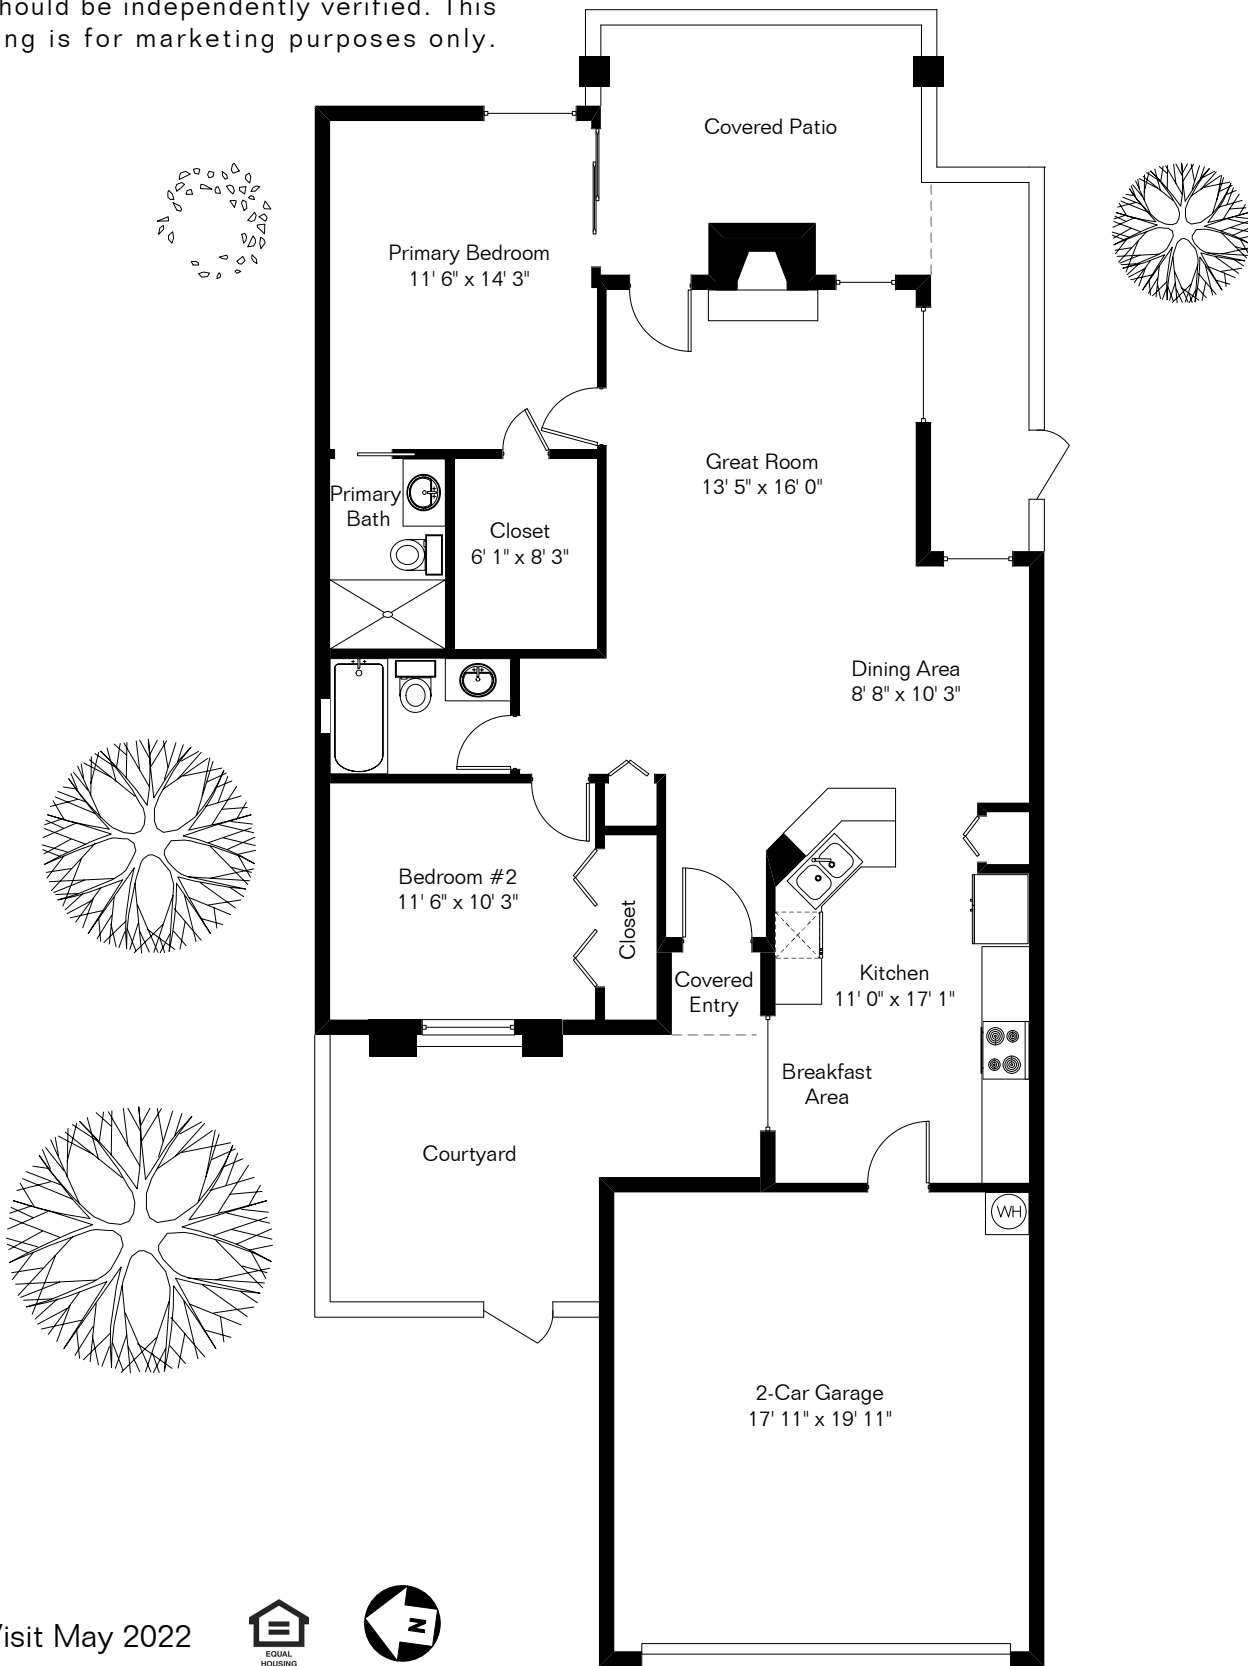

The square footages and room size information are deemed to be reliable but are not guaranteed and should be independently verified. This drawing is for marketing purposes only.

62 E Horizon Circle

Site Visit May 2022

Living Area 1,148 Sq Ft
Garage 403 Sq Ft

Copyright 2022 Floor Plans First! LLC
All Rights Reserved.